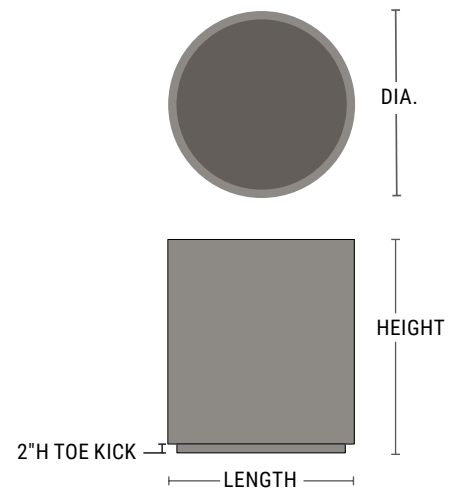

Irrigation

Change Dimension

TourneSeal

Drain Holes

Matching Saucer

Custom Color

Wilshire Planters FRP Round with Toe Kick

- Lightweight fiberglass
- Available in three standard textures
- Toe kick visually lifts planter
- Toe kick can accommodate lighting
- Drain holes upon request or installed in field

PRODUCT	SHAPE	DIA.	HEIGHT	WEIGHT (LBS.)	VOLUME (CUBIC FT.)	INTERIOR TOP	INTERIOR BOTTOM	IRRIGATION
WS-1800	Toe Kick Round	18" dia	20"	19	2.5	15" dia	14.5" dia	CWC-1216
WST-1800	Toe Kick Round	18" dia	30"	26	4.1	15" x 15"	17.5" x 17.5"	CWI-1200
WS-2400	Toe Kick Round	24" dia	24"	31	6	21" dia	20.5" dia	CWC-1600/CWM-1114-2k
WST-2400	Toe Kick Round	24" dia	48"	54	11.9	21" x 21"	23.5" x 23.5"	CWI-1700
WS-3000	Toe Kick Round	30" dia	27"	44	11	27" dia	25.5" dia	CWC-2400/CWM-1720-2k
WST-3000	Toe Kick Round	30" dia	54"	77	21	27" x 27"	29.5" x 29.5"	CWI-2200
WS-3600	Toe Kick Round	36" dia	30"	59	17	31.5" dia	31.5" dia	CWC-2800/CWM-1720-3k
WS-4200	Toe Kick Round	42" dia	33"	77	26	37.5" dia	37.5" dia	CWC-3300/CWM-1720-3k
WS-4800	Toe Kick Round	48" dia	36"	96	35.5	43.5" dia	43.5" dia	CWM-2920-3k`
WS-6000	Toe Kick Round	60" dia	36"	128	55.5	55.5" dia	55.5" dia	CWM-2920-4k
WS-7200	Toe Kick Round	72" dia	42"	180	94.5	67" dia	67.5" dia	CWM-2920-5k